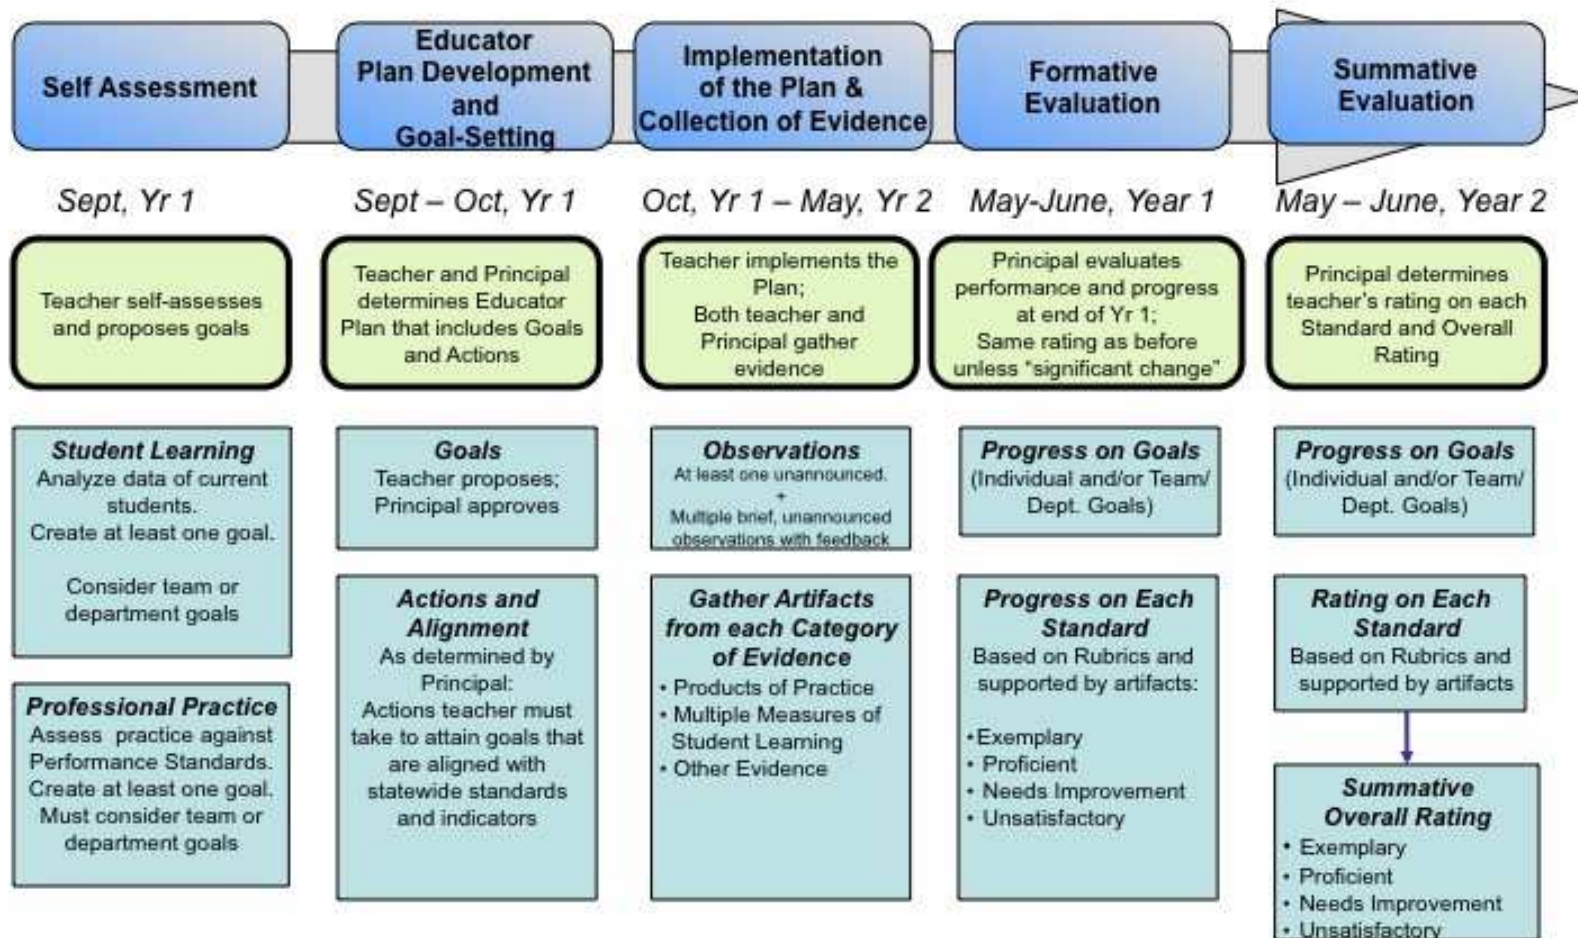

Educator Evaluation: Two-Year Cycle

Proficient and Exemplary Educators with Professional Teacher Status

January 2012

Educator Evaluation: Annual Cycle

Struggling Educators and Educators without Professional Teacher Status